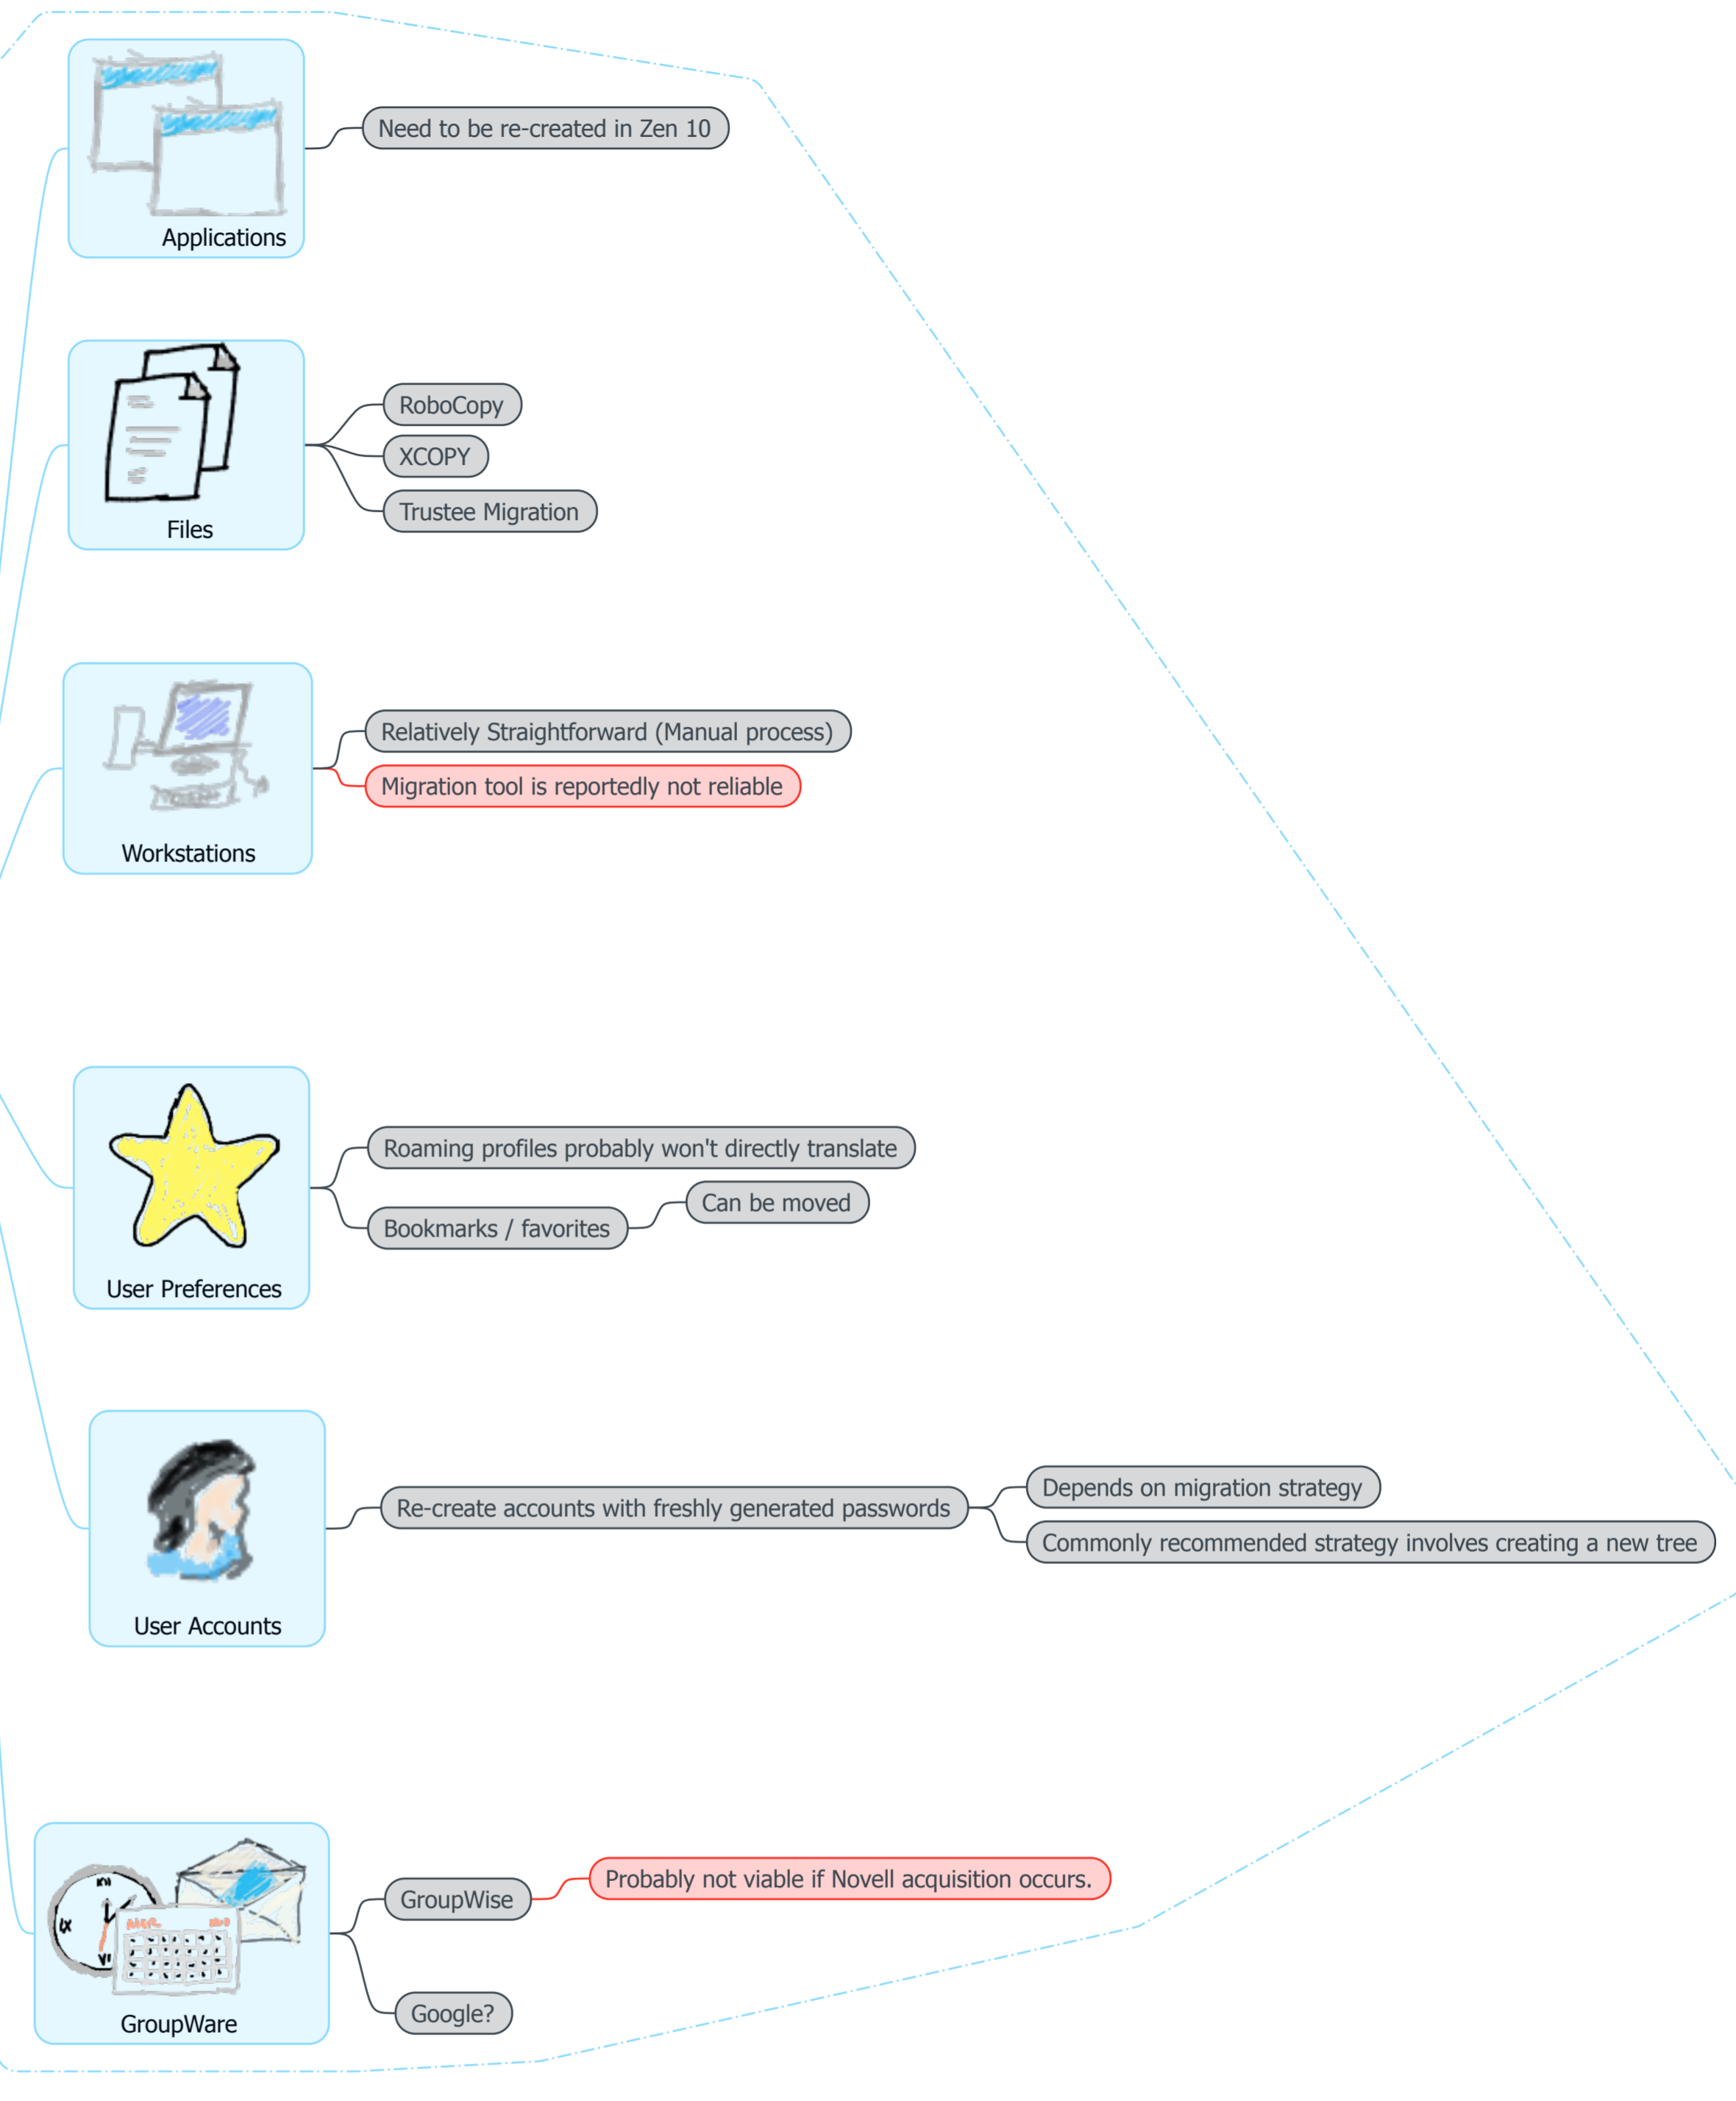

Platform Strategies for NetWare Customers

Active Directory

Windows Server Platform

eDirectory

Novell OES Linux Platform with ZCM 10

Stay with NetWare 6.5 / Zen 7