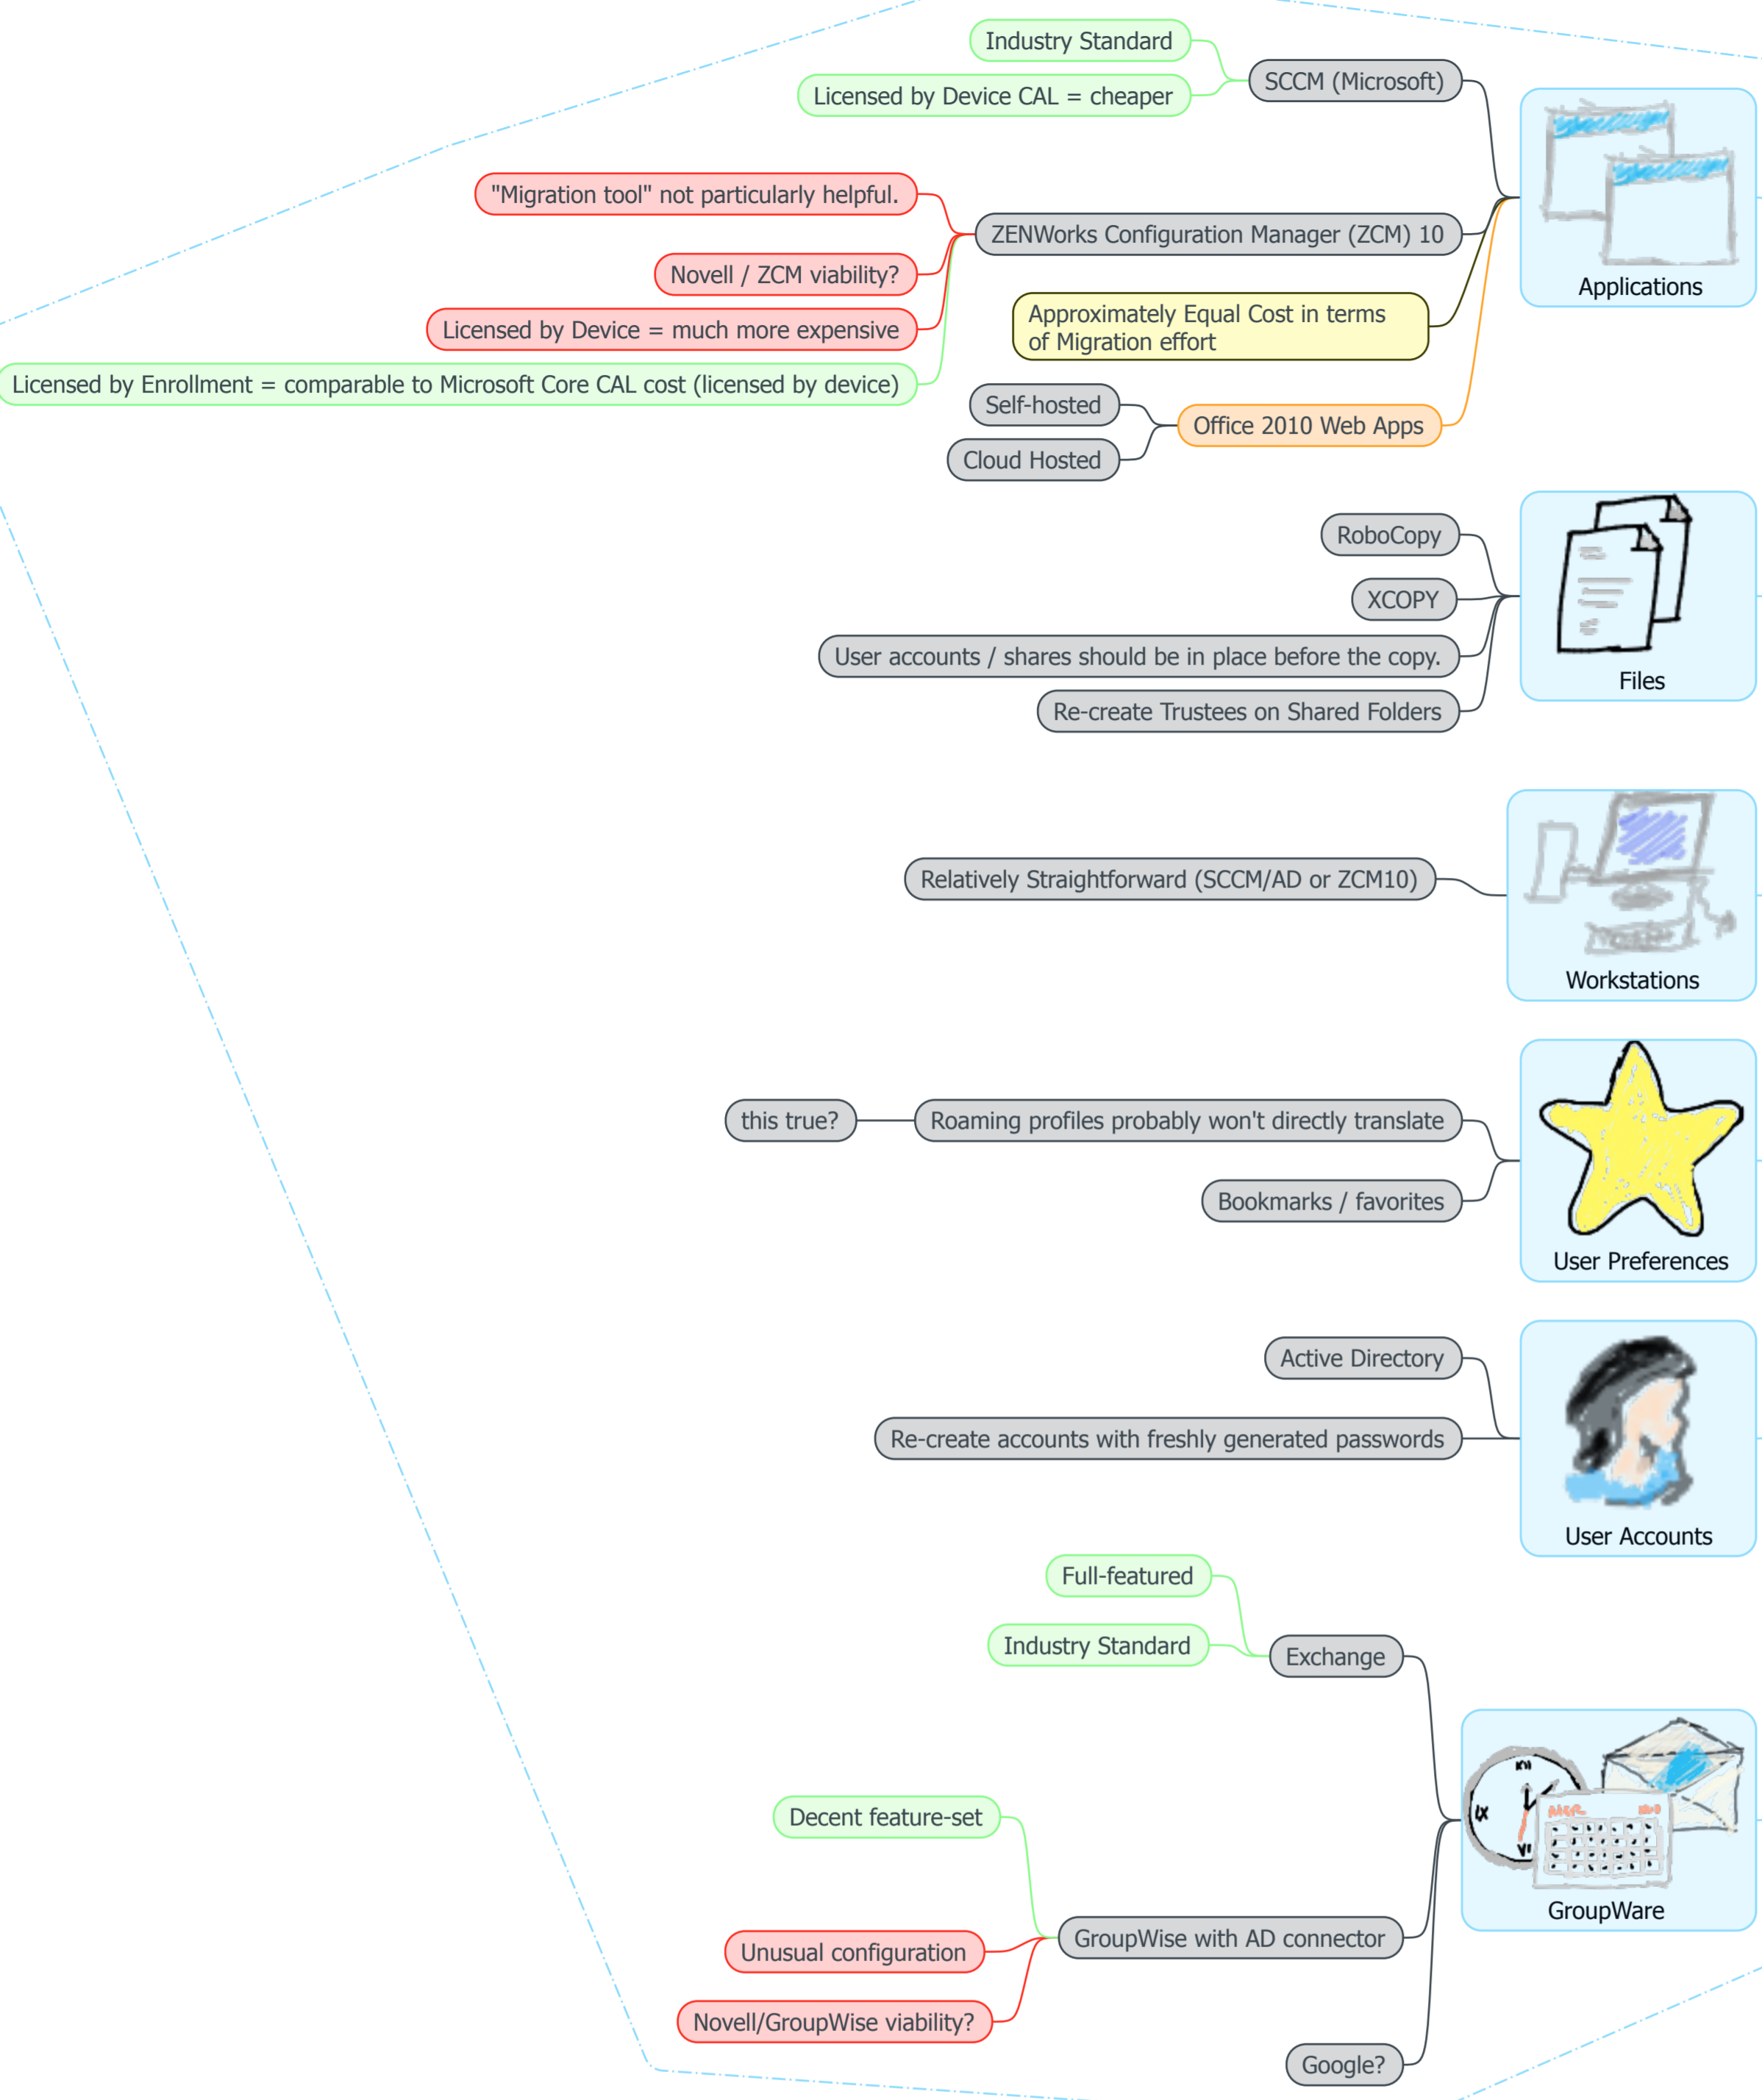

Platform Strategies for NetWare Customers

Active Directory

Windows Server Platform

eDirectory

Novell OES Linux Platform with ZCM 10

Stay with NetWare 6.5 / Zen 7